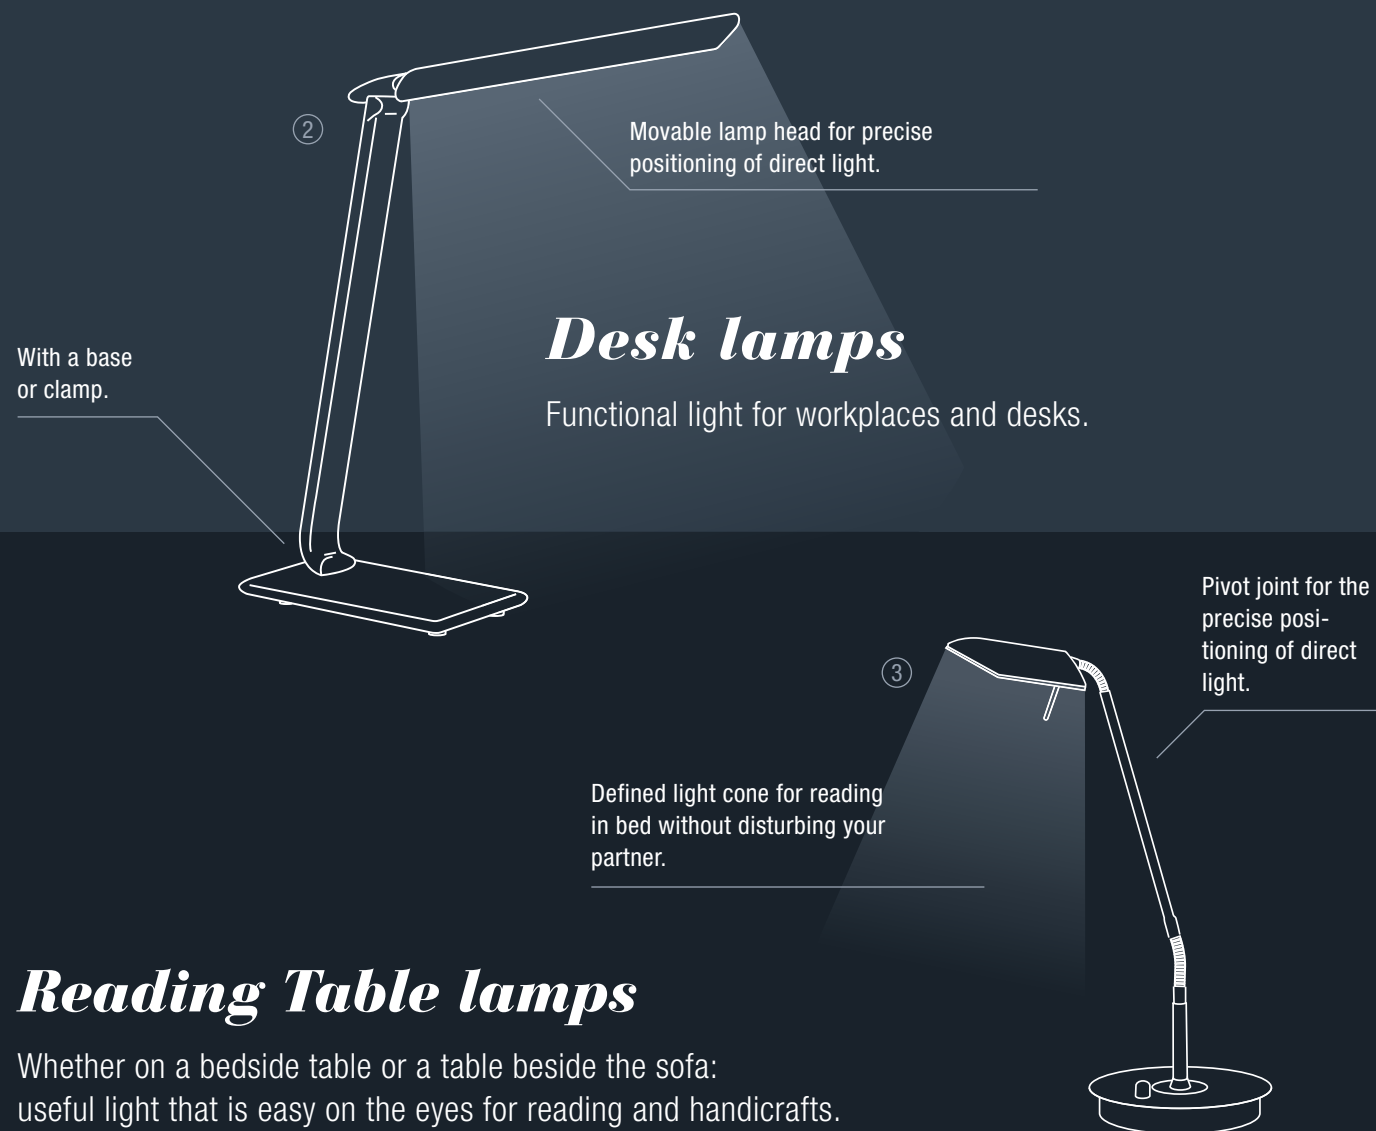

Table lamps

Ambience table lamps

Stylish elements for homely lighting.

Desk lamps

Functional light for workplaces and desks.

Reading Table lamps

Whether on a bedside table or a table beside the sofa: useful light that is easy on the eyes for reading and handicrafts.