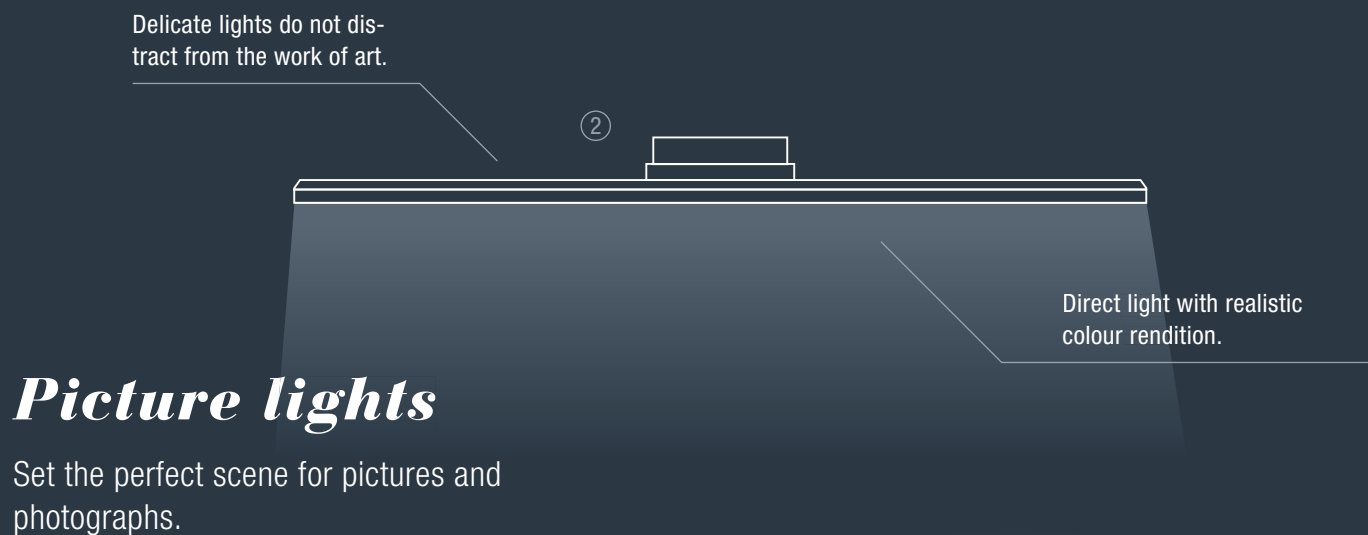

As wall lights are mounted at eye level, this version is a highlight in itself, **either through its design and shape or through the light patterns and cast shadows.** Several models are designed to be multi-flame so that they draw particularly conspicuous light reflexes on the wall.