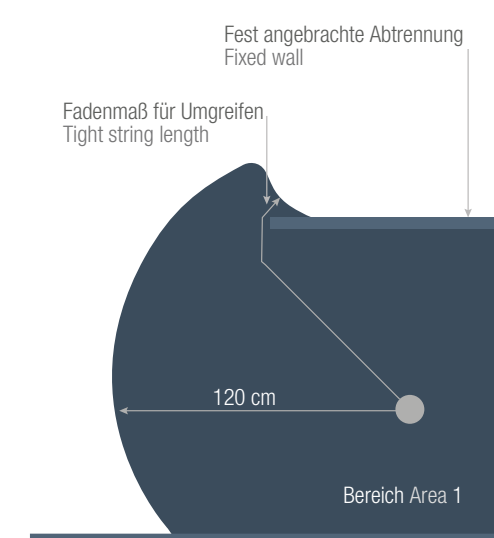

SCHEMATIC DIAGRAM OF THE SAFETY AREAS FOR BATHTUBS AND SHOWERS, WITH AND WITHOUT A BUILT-IN DIVIDING WALL

**Wannen:
Bathtubs:**

- Feste Wasseraustrittsstelle
Fixed water source

**Duschen:
Showers:**

- Feste Wasseraustrittsstelle
Fixed water source