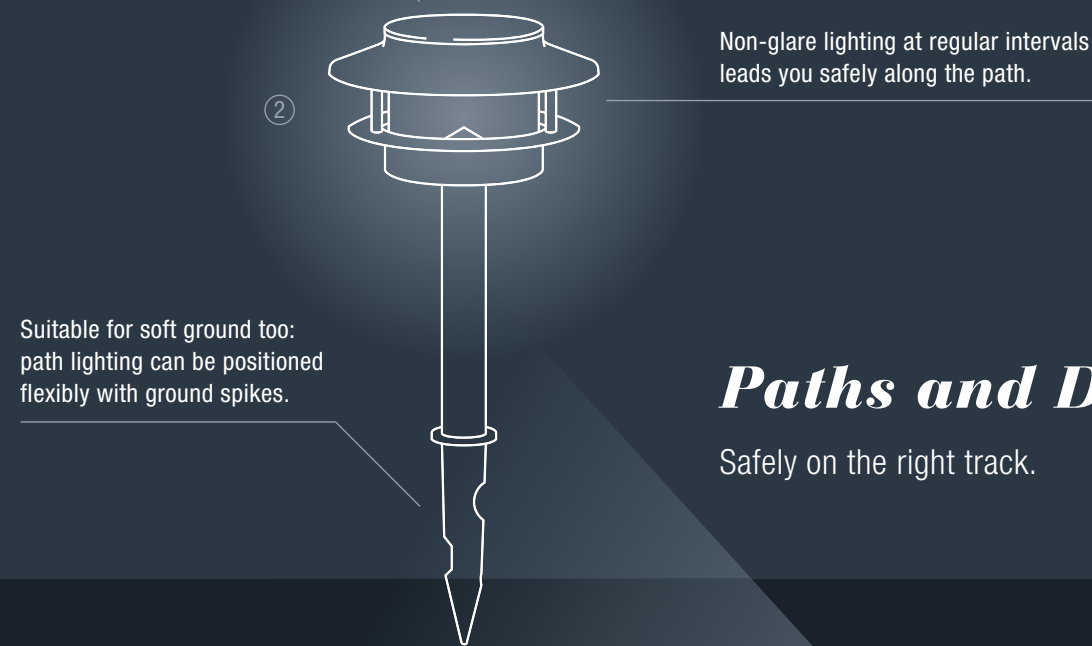

Outdoor lights

House and entrance

Orientation light with function.

Only switch on when it gets dark.

Paths and Driveways

Safely on the right track.

Suitable for soft ground too: path lighting can be positioned flexibly with ground spikes.