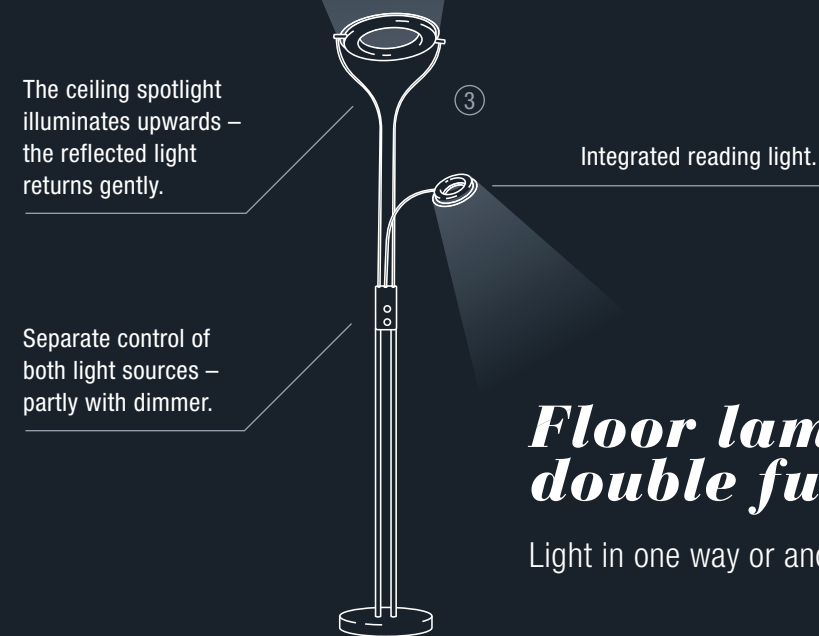

Floor lamps with a double function

Light in one way or another.

Floor or standard lamps can be used in many different ways and are always decorative elements. They do not take up much space and only need a socket nearby. This is practical if the furniture is to be rearranged in a room. They usually produce an indirect, glare-free, soft light and remove hard light-dark contrasts.

① Arc lamps

Arc lamps make sense wherever a zone in a living, dining or bedroom needs to be illuminated without having to switch on the background lighting separately. They can replace a classic pendant luminaire above the dining table.

Thanks to their high, sweeping shape, arc lamps often have their own sculptural design. **Lamps with a warm-white light colour of 2,700 to 3,000 kelvin are typical and ideal, but should match the background brightness.**

It is practical if the lamp shade of the arc lamp can be pivoted so that the light can be adjusted to meet different requirements. A dimmer or remote control extends the range of applications of this type of lamp.

② Uplights

Uplights provide indirect, glare-free light in the living area because they throw their light cone onto the ceiling. This makes them particularly suitable for large rooms in which they form islands of light which structure the room. **It is best to position uplights above eye level to avoid glare.** They produce their lighting effect by illuminating wide white surfaces that reflect the light into the room. Excessively narrow ceiling lighting would lead to glare.

High luminous flux lamps are recommended for uplights to ensure that sufficient light is reflected from the ceiling and wall. A good guide for uplights is 800 lumen or more, depending on the size and height of the room. A dimmer is ideal for an uplight because it always offers the right lighting scenario for dozing, watching TV or reading. **LED lamps make uplights economical:** an LED lamp requires only around 9 watts for a light flux of 800 lumen, while a traditional lightbulb consumes around 60 watts.

③ Floor lamps with a double function

Floor lamps with two light outlets or an additional arm fulfil two **lighting tasks as room and zoned lighting:** the upward directed light illuminates the ceiling and is reflected into the room, while the downward directed light illuminates a defined area and provides precise light for reading and working.

Floor lamps with a dual function are usually used in living rooms next to an armchair or sofa, but can also be found in the study. **A light flux of 800 lumen for the uplight and 400 lumen for the reading light should be used as guide values for brightness.** The reading arm should be flexibly adjustable and fitted with a pivotable shade.