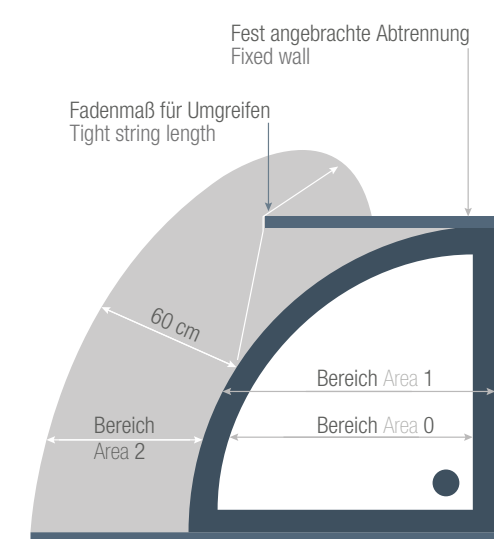

SCHEMATIC DIAGRAM OF THE SAFETY AREAS FOR BATHTUBS AND SHOWERS, WITH AND WITHOUT A BUILT-IN DIVIDING WALL

**Wannen:
Bathtubs:**

- Feste Wasseraustrittsstelle
Fixed water source

**Duschen:
Showers:**

- Feste Wasseraustrittsstelle
Fixed water source