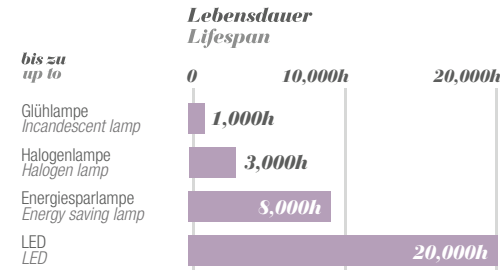

Lebensdauer
Lifespan