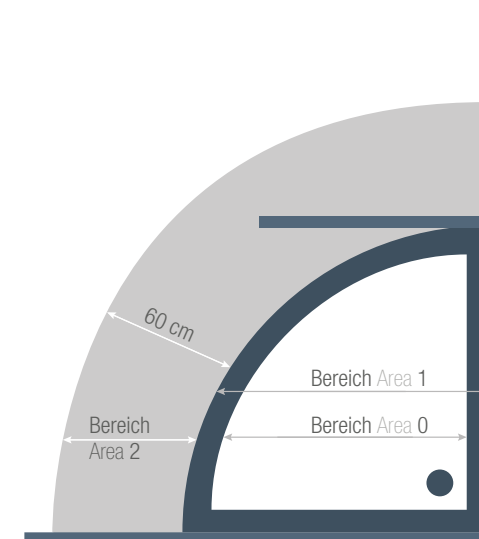

SCHEMATIC DIAGRAM OF THE SAFETY AREAS FOR BATHTUBS AND SHOWERS, WITH AND WITHOUT A BUILT-IN DIVIDING WALL

**Wannen:
Bathtubs:**

- Feste Wasseraustrittsstelle
Fixed water source

**Duschen:
Showers:**

- Feste Wasseraustrittsstelle
Fixed water source