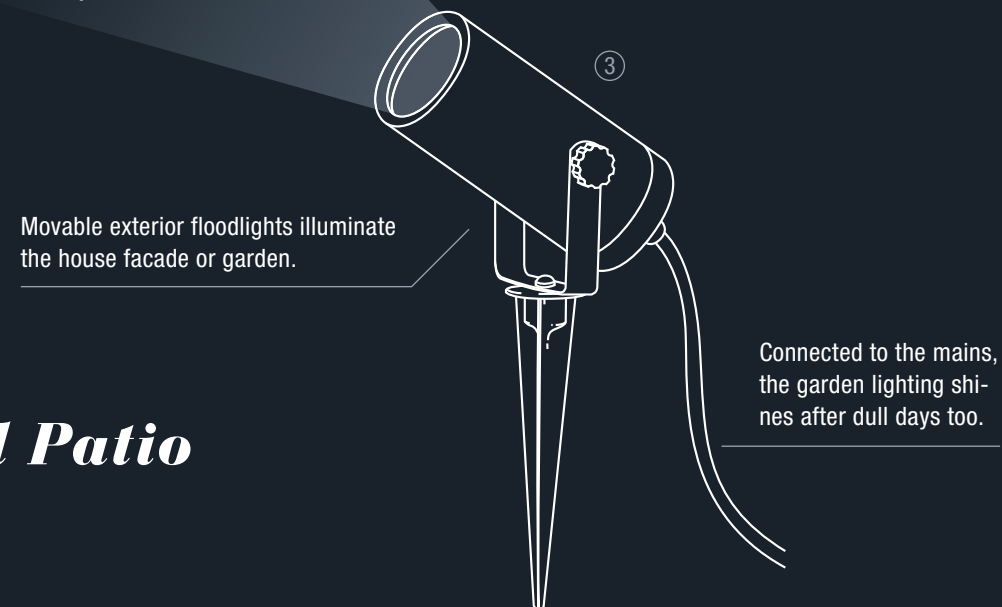

Outdoor lights

House and entrance

Orientation light with function.

Only switch on when it gets dark.

Paths and Driveways

Safely on the right track.

Suitable for soft ground too: path lighting can be positioned flexibly with ground spikes.