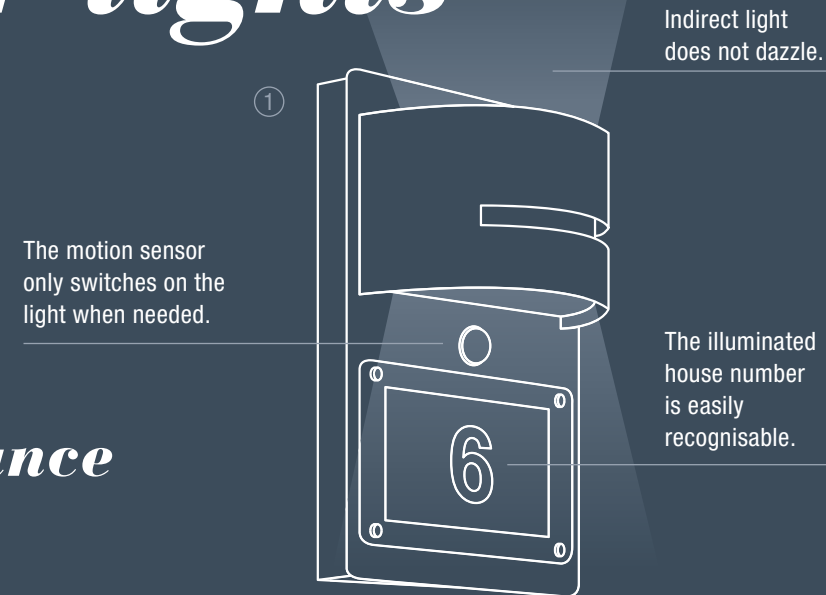

Outdoor lights

House and entrance

Orientation light with function.

Only switch on when it gets dark.

Paths and Driveways

Safely on the right track.

Suitable for soft ground too: path lighting can be positioned flexibly with ground spikes.