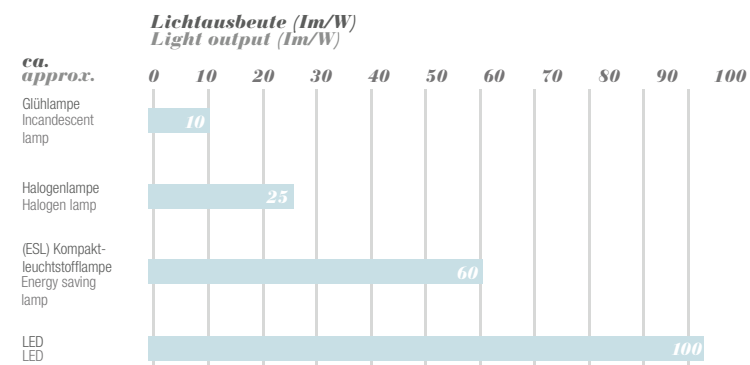

Fluorescent lamps can also be found in circular form allowing for flat designs that produce a rotationally symmetric distribution of light.

3. LED (Licht Emittierende Diode)
LEDs (Light diodes) are semi-conductor diodes that work on the principle of electroluminescence. Research aimed at promoting efficiency and the development of white LEDs has made it possible to use light diodes for illumination.

LEDs are based on semi-conductor connections that convert electricity directly into light. In terms of their size, efficiency, durability and lifespan, light diodes represent an improvement over conventional incandescent lamps in the same way that semi-conductor diodes are superior to the diode vacuum tube. They are set to change lighting technology in the same way that semi-conductor technology has changed electronics.

WOFI LEUCHTEN will use LEDs to produce lamps that are completely new in terms of design, lighting effect, control and other properties. It is possible to make two or three dimensional flat or linear lamps in every conceivable shape that give off directional light. Every LED emits directional light and the light colour can be adjusted by means of colour LEDs. The colour rendering of LED light can be combined through several areas of the spectrum to meet class 1A values.

Lichtausbeute (lm/W)
Light output (lm/W)